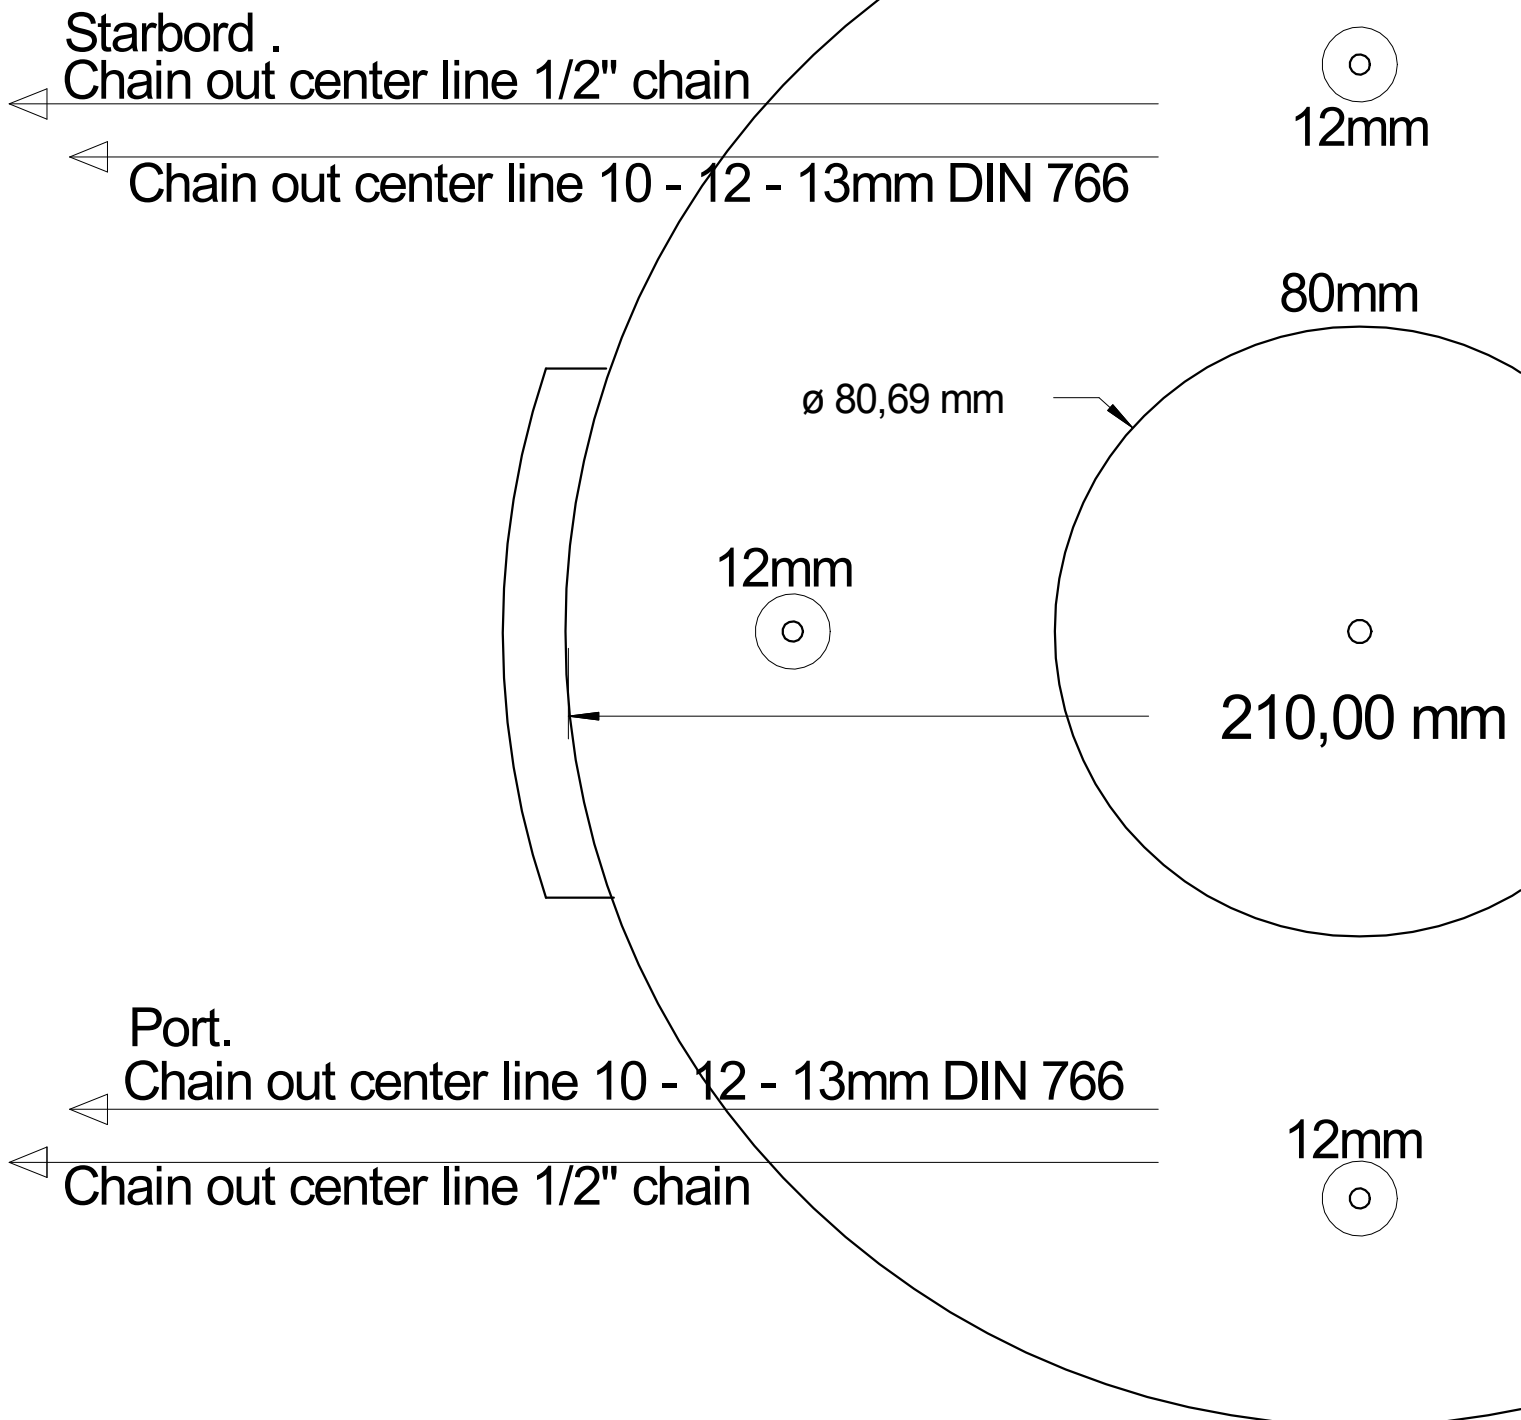

Anchorlift "Aquarius" mounting template

ate

12mm